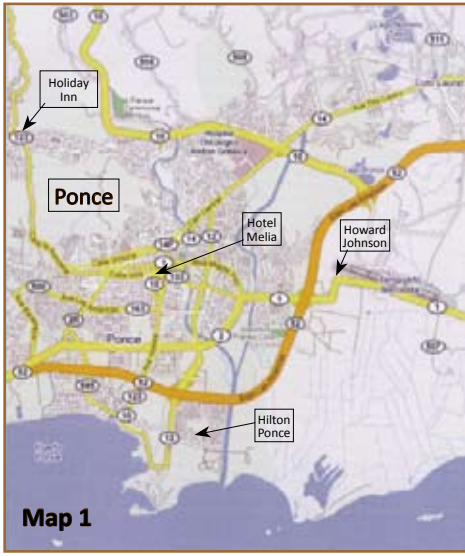

# Location of the Farm

For complete directions (revised 1/07) to our facility in Ponce, Puerto Rico from San Juan International Airport, visit the web site at <http://www.ilcrop.com/wntfarm/forms/Directs.pdf>

**Map 1**

**Map 2**

**Map 3**

**Map 1**

View of Ponce showing a few of the hotel locations.

**Map 2**

Location of Farm in referce to Ponce.

**Map 3**

View of Puerto Rico from San Juan (airport location) to Ponce (farm location).